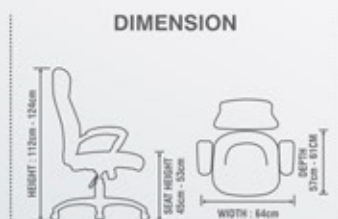

DIMENSION

PACKING

1 PC 1 BOX

www.BDchairs.com

23