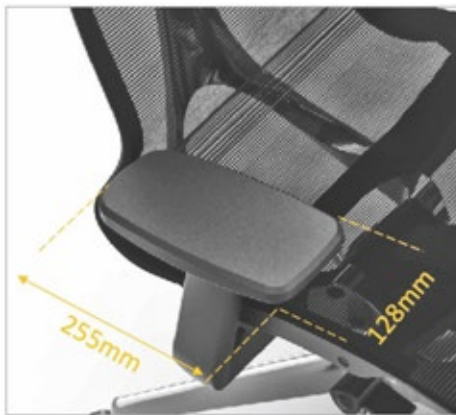

LUXURY CHAIR

FUNCTION DISPLAY

Wide Armrest

Italy DONATI Mechanism.

Soft Curved Elastic Frame

Y Type Suspension Aluminium Alloy Bracket

BENZ

LUXURY CHAIR